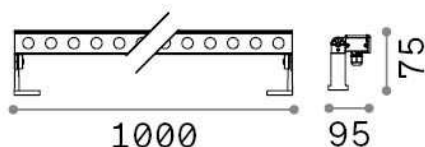

General info

Outdoor - Spotlights

Ean	8021696322117
Item	THOR PR D100 BIANCO 3000K
Installation	Spotlights
Guarantee	5 years
Gross weight	2.78 kg
Volume	0.0108 m ³

Technical info

Net weight	2.46 kg
Insulation class	III
Protection index	IP65
Compliance	CE
Operating temperature	-15° ~ +45 °C
Dimmer	NO, On-Off
Power output	24 V DC
Power supply	Required, remoted, not included
Adjustability	vert. 0°-90°
Accessories not included	Glare shielding cover, Remote on-off driver

Source info

Integrated source	Integrated LED module
Replaceable source	No
Power	40 W
Emission	Direct
Max consumption	max 40,00 W
Features LED	LED SMD OSRAM
CCT LED	3000 K
Duration LED (t. 25°C)	50000 h
CRI	> 80
SDCM	3
Light beam	28°
Light beam flux	4500 lm
Useful light flux	3620 lm