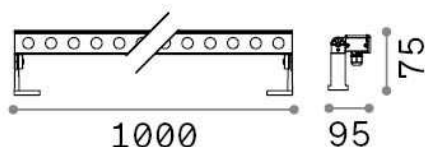

General info

Outdoor - Spotlights

Ean	8021696322049
Item	THOR PR D100 BIANCO 4000K
Installation	Spotlights
Guarantee	5 years
Gross weight	2.78 kg
Volume	0.0108 m ³

Technical info

Net weight	2.46 kg
Insulation class	III
Protection index	IP65
Compliance	CE
Operating temperature	-15° ~ +45 °C
Dimmer	NO, On-Off
Power output	24 V DC
Power supply	Required, remoted, not included
Adjustability	vert. 0°-90°
Accessories not included	Glare shielding cover, Remote on-off driver

Source info

Integrated source	Integrated LED module
Replaceable source	No
Power	40 W
Emission	Direct
Max consumption	max 40,00 W
Features LED	LED SMD OSRAM
CCT LED	4000 K
Duration LED (t. 25°C)	50000 h
CRI	> 80
SDCM	3
Light beam	28°
Light beam flux	4950 lm
Useful light flux	3990 lm