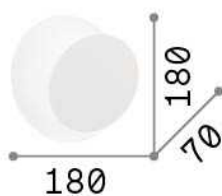

## Indoor - Wall lamps

<b>Ean</b>	8021696238944
<b>Item</b>	TICK AP ORO
<b>Installation</b>	Wall lamps
<b>Guarantee</b>	5 years
<b>Gross weight</b>	0.55 kg
<b>Volume</b>	0.002888 m <sup>3</sup>

## Source info

<b>Integrated source</b>	Integrated LED module
<b>Replaceable source</b>	Replaceable (by qualified operators only)
<b>Power</b>	LED 7,5 W
<b>Emission</b>	Indirect
<b>Max consumption</b>	max 7,50 W
<b>Features LED</b>	LED SMD
<b>CCT LED</b>	3000 K
<b>Duration LED (t. 25°C)</b>	30000 h
<b>CRI</b>	> 80
<b>SDCM</b>	4
<b>Light beam flux</b>	700 lm
<b>Useful light flux</b>	350 lm
<b>Bulb included</b>	1 - E14 OLIVA 4W 3000K CRI80 SATIN