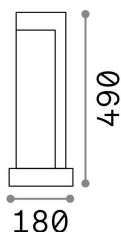

General info

Outdoor - Floor lamps

Ean	8021696157856
Item	TITANO PT H49 4000K
Installation	Floor lamps
Guarantee	5 years
Gross weight	7.43 kg
Volume	0.0377 m ³

Technical info

Net weight	6.8 kg
Insulation class	II
Protection index	IP55
Compliance	CE
Operating temperature	-15° ~ +45 °C
Dimmer	NO, On-Off
Power output	100-240 V AC 50/60 Hz
Power supply	In-built, included Replaceable (by qualified operators only), electronic

Source info

Integrated source	Integrated LED module
Replaceable source	Replaceable (by qualified operators only)
Power	9 W
Emission	Direct Asymmetrical
Max consumption	max 9,00 W
Features LED	LED COB
CCT LED	4000 K
Duration LED (t. 25°C)	50000 h
CRI	> 80
Light beam	-
Light beam flux	540 lm
Useful light flux	300 lm