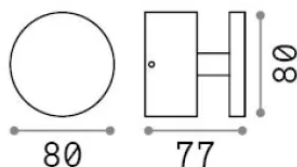

General info

Outdoor - Wall lamps

Ean	8021696347738
Item	TOFFEE AP BIANCO
Installation	Wall lamps
Warranty	5 years
Gross weight	0.81 kg
Volume	0.0011 m ³

Technical info

Net weight	0.4 kg
Insulation class	I
Protection index	IP65
Compliance	CE
Operating temperature	-15° ~ +45 °C
Dimmer	Non-dimmable, On-Off
Power output	220-240 V AC 50/60 Hz
Power supply	In-built, included NO, electronic

Source info

Integrated source	Integrated LED module
Replaceable source	No
Power	LED 8 W
Emission	Indirect
Max consumption	max 8 W
Features LED	LED SMD
CCT LED	3000 K
Duration LED (t. 25°C)	50000 h
CRI	> 90
SDCM	3
Light beam flux	900 lm
Useful light flux	280 lm
Photobiological risk	1