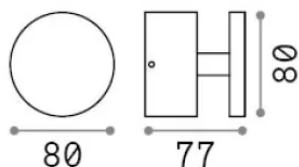

General info

Outdoor - Wall lamps

Ean	8021696321196
Item	TOFFEE AP COFFEE
Installation	Wall lamps
Warranty	5 years
Gross weight	0.81 kg
Volume	0.0011 m ³

Technical info

Net weight	0.4 kg
Insulation class	I
Protection index	IP65
Compliance	CE
Operating temperature	-15° ~ +45 °C
Dimmer	Non-dimmable, On-Off
Power output	220-240 V AC 50/60 Hz
Power supply	In-built, included NO, electronic

Source info

Integrated source	Integrated LED module
Replaceable source	No
Power	LED 8 W
Emission	Indirect
Max consumption	max 8 W
Features LED	LED SMD
CCT LED	3000 K
Duration LED (t. 25°C)	50000 h
CRI	> 90
SDCM	3
Light beam flux	900 lm
Useful light flux	280 lm
Photobiological risk	1