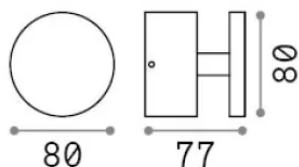

General info

Outdoor - Wall lamps

Ean	8021696321202
Item	TOFFEE AP NERO
Installation	Wall lamps
Warranty	5 years
Gross weight	0.81 kg
Volume	0.0011 m ³

Technical info

Net weight	0.4 kg
Insulation class	I
Protection index	IP65
Compliance	CE
Operating temperature	-15° ~ +45 °C
Dimmer	Non-dimmable, On-Off
Power output	220-240 V AC 50/60 Hz
Power supply	In-built, included NO, electronic

Source info

Integrated source	Integrated LED module
Replaceable source	No
Power	LED 8 W
Emission	Indirect
Max consumption	max 8 W
Features LED	LED SMD
CCT LED	3000 K
Duration LED (t. 25°C)	50000 h
CRI	> 90
SDCM	3
Light beam flux	900 lm
Useful light flux	280 lm
Photobiological risk	1