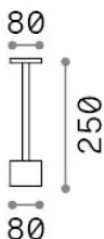

## Outdoor - Floor lamps

<b>Ean</b>	8021696347769
<b>Item</b>	TOFFEE PT D080 H025 NERO
<b>Installation</b>	Floor lamps
<b>Warranty</b>	5 years
<b>Gross weight</b>	2.52 kg
<b>Volume</b>	0.020001 m <sup>3</sup>