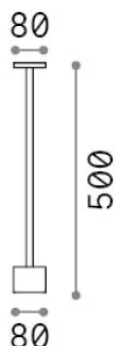

General info

Outdoor - Floor lamps

Ean	8021696347776
Item	TOFFEE PT D080 H050 ANTRACITE
Installation	Floor lamps
Warranty	5 years
Gross weight	2.94 kg
Volume	0.020001 m ³

Technical info

Net weight	0.95 kg
Insulation class	II
Protection index	IP65
Compliance	CE
Operating temperature	-15° ~ +45 °C
Dimmer	Non-dimmable, On-Off
Power output	220-240 V AC 50/60 Hz
Power supply	In-built, included NO, electronic

Source info

Integrated source	Integrated LED module
Replaceable source	No
Power	LED 8 W
Emission	Indirect
Max consumption	max 8 W
Features LED	LED SMD
CCT LED	3000 K
Duration LED (t. 25°C)	50000 h
CRI	> 90
SDCM	3
Light beam flux	900 lm
Useful light flux	540 lm
Photobiological risk	1