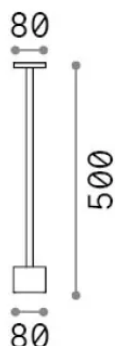

## Outdoor - Floor lamps

<b>Ean</b>	8021696347783
<b>Item</b>	TOFFEE PT D080 H050 COFFEE
<b>Installation</b>	Floor lamps
<b>Warranty</b>	5 years
<b>Gross weight</b>	2.94 kg
<b>Volume</b>	0.020001 m <sup>3</sup>