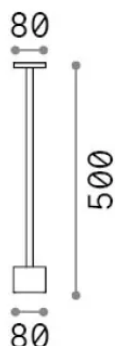

General info

Outdoor - Floor lamps

Ean	8021696347790
Item	TOFFEE PT D080 H050 NERO
Installation	Floor lamps
Warranty	5 years
Gross weight	2.94 kg
Volume	0.020001 m ³

Technical info

Net weight	0.95 kg
Insulation class	II
Protection index	IP65
Compliance	CE
Operating temperature	-15° ~ +45 °C
Dimmer	Non-dimmable, On-Off
Power output	220-240 V AC 50/60 Hz
Power supply	In-built, included NO, electronic

Source info

Integrated source	Integrated LED module
Replaceable source	No
Power	LED 8 W
Emission	Indirect
Max consumption	max 8 W
Features LED	LED SMD
CCT LED	3000 K
Duration LED (t. 25°C)	50000 h
CRI	> 90
SDCM	3
Light beam flux	900 lm
Useful light flux	540 lm
Photobiological risk	1