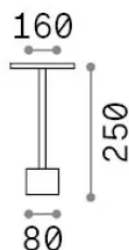

General info

Outdoor - Floor lamps

Ean	8021696347806
Item	TOFFEE PT D160 H025 ANTRACITE
Installation	Floor lamps
Warranty	5 years
Gross weight	3.22 kg
Volume	0.020001 m ³

Technical info

Net weight	1.22 kg
Insulation class	II
Protection index	IP65
Compliance	CE
Operating temperature	-15° ~ +45 °C
Dimmer	Non-dimmable, On-Off
Power output	220-240 V AC 50/60 Hz
Power supply	In-built, included NO, electronic

Source info

Integrated source	Integrated LED module
Replaceable source	No
Power	LED 11 W
Emission	Indirect
Max consumption	max 11 W
Features LED	LED SMD
CCT LED	3000 K
Duration LED (t. 25°C)	50000 h
CRI	> 90
SDCM	3
Light beam flux	1200 lm
Useful light flux	890 lm
Photobiological risk	1