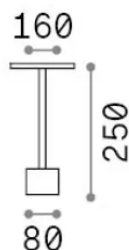

## Outdoor - Floor lamps

<b>Ean</b>	8021696347813
<b>Item</b>	TOFFEE PT D160 H025 COFFEE
<b>Installation</b>	Floor lamps
<b>Warranty</b>	5 years
<b>Gross weight</b>	3.22 kg
<b>Volume</b>	0.020001 m <sup>3</sup>