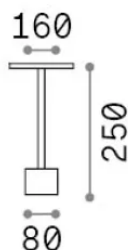

General info

Outdoor - Floor lamps

Ean	8021696347820
Item	TOFFEE PT D160 H025 NERO
Installation	Floor lamps
Warranty	5 years
Gross weight	3.22 kg
Volume	0.020001 m ³

Technical info

Net weight	1.22 kg
Insulation class	II
Protection index	IP65
Compliance	CE
Operating temperature	-15° ~ +45 °C
Dimmer	Non-dimmable, On-Off
Power output	220-240 V AC 50/60 Hz
Power supply	In-built, included NO, electronic

Source info

Integrated source	Integrated LED module
Replaceable source	No
Power	LED 11 W
Emission	Indirect
Max consumption	max 11 W
Features LED	LED SMD
CCT LED	3000 K
Duration LED (t. 25°C)	50000 h
CRI	> 90
SDCM	3
Light beam flux	1200 lm
Useful light flux	890 lm
Photobiological risk	1