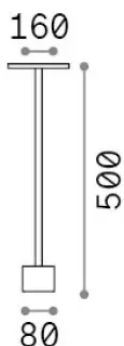

## Outdoor - Floor lamps

<b>Ean</b>	8021696347844
<b>Item</b>	TOFFEE PT D160 H050 COFFEE
<b>Installation</b>	Floor lamps
<b>Warranty</b>	5 years
<b>Gross weight</b>	3.7 kg
<b>Volume</b>	0.020001 m <sup>3</sup>