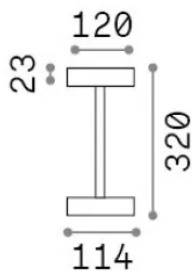

## Outdoor - Table lamps

<b>Ean</b>	8021696347868
<b>Item</b>	TOFFEE TL COFFEE
<b>Installation</b>	Table lamps
<b>Warranty</b>	5 years
<b>Gross weight</b>	0.59 kg
<b>Volume</b>	0.00504 m <sup>3</sup>

## Technical info

<b>Net weight</b>	0.46 kg
<b>Insulation class</b>	III
<b>Protection index</b>	IP54
<b>Compliance</b>	CE
<b>Operating temperature</b>	0° ~ +40 °C
<b>Dimmer</b>	Non-dimmable, On-Off
<b>Power output</b>	3.7 V DC
<b>Power supply</b>	Required, remoted, not included