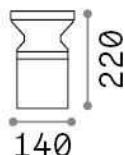

General info

Outdoor - Floor lamps

Ean	8021696321981
Item	TORRE PT1 H22 COFFEE
Installation	Floor lamps
Guarantee	5 years
Gross weight	1.08 kg
Volume	0.0054 m ³

Technical info

Net weight	0.87 kg
Insulation class	I
Protection index	IP44
Compliance	CE
Operating temperature	-
Dimmer	Determined by the light bulb
Power output	220-240 V AC
Power supply	Not required

Source info

Integrated source	Light bulb (not included)
Replaceable source	No
Power	E27 max 1 x 15 W
Emission	Diffuse
Max consumption	-