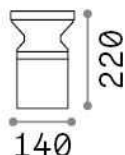

General info

Outdoor - Floor lamps

Ean	8021696321950
Item	TORRE PT1 H22 GRIGIO
Installation	Floor lamps
Guarantee	5 years
Gross weight	1.08 kg
Volume	0.0054 m ³

Technical info

Net weight	0.87 kg
Insulation class	I
Protection index	IP44
Compliance	CE
Operating temperature	-
Dimmer	Determined by the light bulb
Power output	220-240 V AC
Power supply	Not required

Source info

Integrated source	Light bulb (not included)
Replaceable source	No
Power	E27 max 1 x 15 W
Emission	Diffuse
Max consumption	-