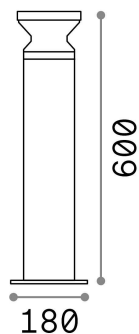

## Outdoor - Floor lamps

<b>Ean</b>	8021696162492
<b>Item</b>	TORRE PT1 H60 ANTRACITE
<b>Installation</b>	Floor lamps
<b>Guarantee</b>	5 years
<b>Gross weight</b>	2.55 kg
<b>Volume</b>	0.022382 m <sup>3</sup>

## Technical info

<b>Net weight</b>	2.1 kg
<b>Insulation class</b>	I
<b>Protection index</b>	IP44
<b>Compliance</b>	CE
<b>Operating temperature</b>	-
<b>Dimmer</b>	Determined by the light bulb
<b>Power output</b>	220-240 V AC
<b>Power supply</b>	Not required