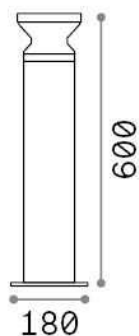

## Outdoor - Floor lamps

<b>Ean</b>	8021696318721
<b>Item</b>	TORRE PT1 H60 BIANCO
<b>Installation</b>	Floor lamps
<b>Guarantee</b>	5 years
<b>Gross weight</b>	2.55 kg
<b>Volume</b>	0.022382 m <sup>3</sup>