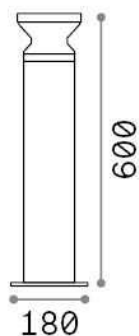

## Outdoor - Floor lamps

<b>Ean</b>	8021696321929
<b>Item</b>	TORRE PT1 H60 COFFEE
<b>Installation</b>	Floor lamps
<b>Guarantee</b>	5 years
<b>Gross weight</b>	2.55 kg
<b>Volume</b>	0.022382 m <sup>3</sup>