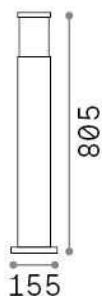

General info

Outdoor - Floor lamps

Ean	8021696321882
Item	TORRE PT1 H80 ANTRACITE
Installation	Floor lamps
Guarantee	5 years
Gross weight	3.83 kg
Volume	0.030685 m ³

Technical info

Net weight	2.6 kg
Insulation class	I
Protection index	IP65
Compliance	CE
Operating temperature	-
Dimmer	Determined by the light bulb
Power output	220-240 V AC
Power supply	Not required

Source info

Integrated source	Light bulb (not included)
Replaceable source	No
Power	E27 max 1 x 15 W
Emission	Diffuse
Max consumption	-