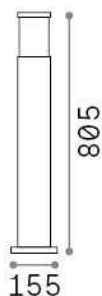

## Outdoor - Floor lamps

<b>Ean</b>	8021696321868
<b>Item</b>	TORRE PT1 H80 COFFEE
<b>Installation</b>	Floor lamps
<b>Guarantee</b>	5 years
<b>Gross weight</b>	3.83 kg
<b>Volume</b>	0.030685 m <sup>3</sup>