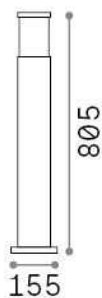

General info

Outdoor - Floor lamps

Ean	8021696321639
Item	TORRE PT1 H80 NERO
Installation	Floor lamps
Guarantee	5 years
Gross weight	3.83 kg
Volume	0.030685 m ³

Technical info

Net weight	2.6 kg
Insulation class	I
Protection index	IP65
Compliance	CE
Operating temperature	-
Dimmer	Determined by the light bulb
Power output	220-240 V AC
Power supply	Not required

Source info

Integrated source	Light bulb (not included)
Replaceable source	No
Power	E27 max 1 x 15 W
Emission	Diffuse
Max consumption	-