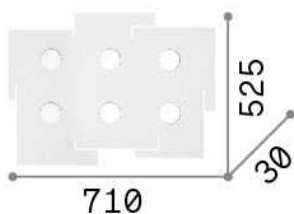

General info

Indoor - Ceiling lamps

Ean	8021696215785
Item	TOTEM PL6
Installation	Ceiling lamps
Guarantee	5 years
Gross weight	6.54 kg
Volume	-

Technical info

Net weight	5.32 kg
Insulation class	I
Protection index	IP20
Compliance	CE
Operating temperature	0° ~ +40 °C
Dimmer	Determined by the light bulb
Power output	220-240 V AC
Power supply	Not required

Source info

Integrated source	Light bulb (included)
Replaceable source	Replaceable
Power	GX53 max 6 x 15 W
Emission	Direct
Max consumption	-
Bulb included	1 - E14 OLIVA 4W 3000K CRI80 SATIN