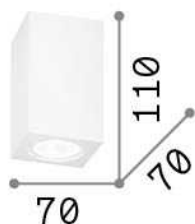

Source info

Integrated source	Light bulb (not included)
Replaceable source	No
Power	GU10 max 1 x 35 W
Emission	Direct
Max consumption	-