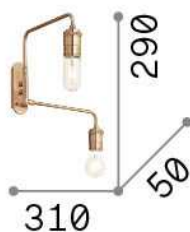

General info

Indoor - Wall lamps

Ean	8021696242385
Item	TRIUMPH AP2 NERO
Installation	Wall lamps
Guarantee	5 years
Gross weight	1.07 kg
Volume	0.006727 m ³

Technical info

Net weight	0.71 kg
Insulation class	II
Protection index	IP20
Compliance	CE
Operating temperature	0° ~ +40 °C
Dimmer	NO
Power output	220-240 V AC Integrated switch button
Power supply	Not required

Source info

Integrated source	Light bulb (not included)
Replaceable source	No
Power	E27 max 2 x 42 W
Emission	Diffuse
Max consumption	-