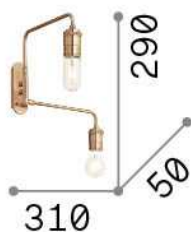

Source info

Integrated source	Light bulb (not included)
Replaceable source	No
Power	E27 max 2 x 42 W
Emission	Diffuse
Max consumption	-