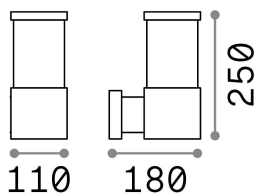

General info

Outdoor - Wall lamps

Outdoor wall mounted lamp with diffuse light emission

Ean	8021696027005
Item	TRONCO AP1 ANTRACITE
Installation	Wall
Guarantee	5 years
Gross weight	1.45 kg
Volume	0.00702 m ³

Technical info

Net weight	1.11 kg
Insulation class	I
Protection index	IP44
Compliance	CE
Operating temperature	-15° ~ +45 °C
Dimmer	Non-dimmable
Power output	220-240 V AC
Power supply	Not required
Load resistance	IK05