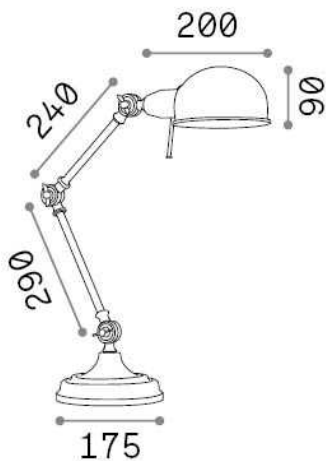

General info

Indoor - Table lamps

Ean	8021696145211
Item	TRUMAN TL1 NERO
Installation	Table lamps
Guarantee	5 years
Gross weight	2.94 kg
Volume	0.02829 m ³

Technical info

Net weight	2.38 kg
Insulation class	II
Protection index	IP20
Compliance	CE
Operating temperature	0° ~ +40 °C
Dimmer	NO
Power output	220-240 V AC Integrated switch button
Power supply	Not required
Adjustability	YES

Source info

Integrated source	Light bulb (not included)
Replaceable source	No
Power	E27 max 1 x 60 W
Emission	Direct
Max consumption	-