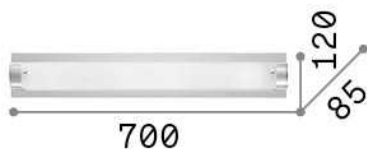

## Indoor - Wall lamps

<b>Ean</b>	8021696051864
<b>Item</b>	TUDOR AP4
<b>Installation</b>	Wall lamps
<b>Guarantee</b>	5 years
<b>Gross weight</b>	2.42 kg
<b>Volume</b>	0.021375 m <sup>3</sup>

## Technical info

<b>Net weight</b>	1.9 kg
<b>Insulation class</b>	I
<b>Protection index</b>	IP20
<b>Compliance</b>	CE
<b>Operating temperature</b>	0° ~ +40 °C
<b>Dimmer</b>	Determined by the light bulb
<b>Power output</b>	220-240 V AC
<b>Power supply</b>	Not required