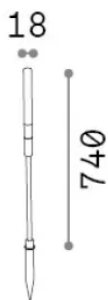

General info

Outdoor - Floor lamps

Ean	8021696347875
Item	TWIGGY LINE PT H74 COFFEE
Installation	Floor lamps
Warranty	5 years
Gross weight	0.31 kg
Volume	0.002299 m ³

Technical info

Net weight	0.21 kg
Insulation class	III
Protection index	IP65
Compliance	CE
Operating temperature	-15° ~ +45 °C
Dimmer	Non-dimmable, On-Off
Power output	3 V DC
Power supply	Required, remoted, not included

Source info

Integrated source	Integrated LED module
Replaceable source	No
Power	LED 1,5 W
Emission	Diffuse
Max consumption	max 1,5 W
Features LED	LED SMD CREE
CCT LED	3000 K
Duration LED (t. 25°C)	30000 h
CRI	> 80
SDCM	3
Light beam flux	110 lm
Useful light flux	80 lm
Photobiological risk	EXEMPT