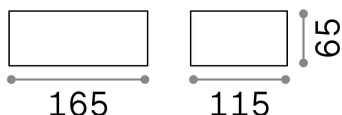

General info

Outdoor - Wall lamps

Ean	8021696115351
Item	TWIN AP1 BIANCO
Installation	Wall lamps
Guarantee	5 years
Gross weight	0.58 kg
Volume	0.002633 m ³

Technical info

Net weight	0.51 kg
Insulation class	I
Protection index	IP44
Compliance	CE
Operating temperature	-
Dimmer	Determined by the light bulb
Power output	220-240 V AC
Power supply	Not required

Source info

Integrated source	Light bulb (not included)
Replaceable source	No
Power	G9 max 1 x 28 W
Emission	Direct + Indirect
Max consumption	-