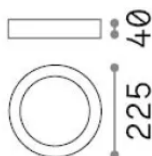

General info

Indoor - Ceiling lamps

Ean	8021696342580
Item	UNIVERSAL PL D22 ROUND 2700K
Installation	Ceiling lamps
Warranty	5 years
Gross weight	0.65 kg
Volume	0.002432 m ³

Technical info

Net weight	0.55 kg
Insulation class	II
Protection index	IP20
Compliance	CE
Operating temperature	0° ~ +40 °C
Dimmer	Non-dimmable, On-Off
Power output	220-240 V AC 50/60 Hz
Power supply	In-built, included Replaceable (by qualified operators only), electronic

Source info

Integrated source	Integrated LED module
Replaceable source	No
Power	17 W
Emission	Direct
Max consumption	max 17 W
Features LED	LED SMD
CCT LED	2700 K
Duration LED (t. 25°C)	30000 h
CRI	> 90
SDCM	3
Light beam	110°
Light beam flux	2000 lm
Useful light flux	1520 lm
Photobiological risk	1