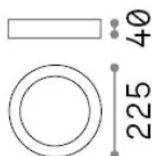

General info

Indoor - Ceiling lamps

Ean	8021696321752
Item	UNIVERSAL PL D22 ROUND 4000K
Installation	Ceiling lamps
Warranty	5 years
Gross weight	0.66 kg
Volume	0.002485 m ³

Technical info

Net weight	0.58 kg
Insulation class	II
Protection index	IP20
Compliance	CE
Operating temperature	0° ~ +40 °C
Dimmer	Non-dimmable, On-Off
Power output	220-240 V AC 50/60 Hz
Power supply	In-built, included Replaceable (by qualified operators only), electronic

Source info

Integrated source	Integrated LED module
Replaceable source	No
Power	17 W
Emission	Direct
Max consumption	max 17 W
Features LED	LED SMD
CCT LED	4000 K
Duration LED (t. 25°C)	30000 h
CRI	> 90
SDCM	3
Light beam	110°
Light beam flux	2200 lm
Useful light flux	1660 lm
Photobiological risk	1