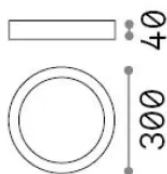

## Source info

<b>Integrated source</b>	Integrated LED module
<b>Replaceable source</b>	No
<b>Power</b>	22 W
<b>Emission</b>	Direct
<b>Max consumption</b>	max 22 W
<b>Features LED</b>	LED SMD
<b>CCT LED</b>	3000 K
<b>Duration LED (t. 25°C)</b>	30000 h
<b>CRI</b>	> 90
<b>SDCM</b>	3
<b>Light beam</b>	110°
<b>Light beam flux</b>	2800 lm
<b>Useful light flux</b>	2090 lm
<b>Photobiological risk</b>	1