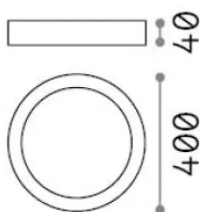

General info

Indoor - Ceiling lamps

Ean	8021696342627
Item	UNIVERSAL PL D40 ROUND 2700K
Installation	Ceiling lamps
Warranty	5 years
Gross weight	1.54 kg
Volume	0.007565 m ³

Technical info

Net weight	1.41 kg
Insulation class	II
Protection index	IP20
Compliance	CE
Operating temperature	0° ~ +40 °C
Dimmer	Non-dimmable, On-Off
Power output	100-240 V AC 50/60 Hz
Power supply	In-built, included Replaceable (by qualified operators only), electronic

Source info

Integrated source	Integrated LED module
Replaceable source	No
Power	36 W
Emission	Direct
Max consumption	max 36 W
Features LED	LED SMD
CCT LED	2700 K
Duration LED (t. 25°C)	25000 h
CRI	> 90
SDCM	3
Light beam	118°
Light beam flux	3950 lm
Useful light flux	2940 lm
Photobiological risk	EXEMPT