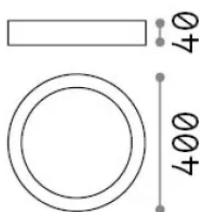

General info

Indoor - Ceiling lamps

Ean	8021696240367
Item	UNIVERSAL PL D40 ROUND 3000K
Installation	Ceiling lamps
Warranty	5 years
Gross weight	1.54 kg
Volume	0.006806 m ³

Technical info

Net weight	1.41 kg
Insulation class	II
Protection index	IP20
Compliance	CE
Operating temperature	0° ~ +40 °C
Dimmer	Non-dimmable, On-Off
Power output	100-240 V AC 50/60 Hz
Power supply	In-built, included Replaceable (by qualified operators only), electronic

Source info

Integrated source	Integrated LED module
Replaceable source	No
Power	36 W
Emission	Direct
Max consumption	max 36 W
Features LED	LED SMD
CCT LED	3000 K
Duration LED (t. 25°C)	25000 h
CRI	> 90
SDCM	3
Light beam	118°
Light beam flux	4050 lm
Useful light flux	3010 lm
Photobiological risk	EXEMPT