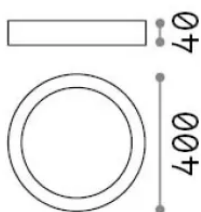

## Source info

<b>Integrated source</b>	Integrated LED module
<b>Replaceable source</b>	No
<b>Power</b>	36 W
<b>Emission</b>	Direct
<b>Max consumption</b>	max 36 W
<b>Features LED</b>	LED SMD
<b>CCT LED</b>	4000 K
<b>Duration LED (t. 25°C)</b>	25000 h
<b>CRI</b>	> 90
<b>SDCM</b>	3
<b>Light beam</b>	118°
<b>Light beam flux</b>	4200 lm
<b>Useful light flux</b>	3120 lm
<b>Photobiological risk</b>	EXEMPT