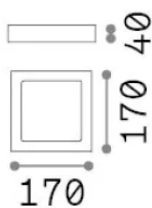

General info

Indoor - Ceiling lamps

Ean	8021696342573
Item	UNIVERSAL PL D17 SQUARE 2700K
Installation	Ceiling lamps
Warranty	5 years
Gross weight	0.5 kg
Volume	0.001506 m ³

Technical info

Net weight	0.48 kg
Insulation class	II
Protection index	IP20
Compliance	CE
Operating temperature	0° ~ +40 °C
Dimmer	Non-dimmable, On-Off
Power output	220-240 V AC 50/60 Hz
Power supply	In-built, included Replaceable (by qualified operators only), electronic

Source info

Integrated source	Integrated LED module
Replaceable source	No
Power	12 W
Emission	Direct
Max consumption	max 12 W
Features LED	LED SMD
CCT LED	2700 K
Duration LED (t. 25°C)	30000 h
CRI	> 90
SDCM	3
Light beam	110°
Light beam flux	1300 lm
Useful light flux	980 lm
Photobiological risk	1