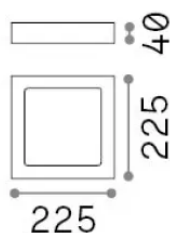

General info

Indoor - Ceiling lamps

Ean	8021696321745
Item	UNIVERSAL PL D22 SQUARE 4000K
Installation	Ceiling lamps
Warranty	5 years
Gross weight	0.82 kg
Volume	0.002485 m ³

Technical info

Net weight	0.71 kg
Insulation class	II
Protection index	IP20
Compliance	CE
Operating temperature	0° ~ +40 °C
Dimmer	Non-dimmable, On-Off
Power output	220-240 V AC 50/60 Hz
Power supply	In-built, included Replaceable (by qualified operators only), electronic

Source info

Integrated source	Integrated LED module
Replaceable source	No
Power	17 W
Emission	Direct
Max consumption	max 17 W
Features LED	LED SMD
CCT LED	4000 K
Duration LED (t. 25°C)	30000 h
CRI	> 90
SDCM	3
Light beam	110°
Light beam flux	2200 lm
Useful light flux	1660 lm
Photobiological risk	1