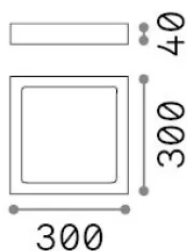

General info

Indoor - Ceiling lamps

Ean	8021696342610
Item	UNIVERSAL PL D30 SQUARE 2700K
Installation	Ceiling lamps
Warranty	5 years
Gross weight	1.23 kg
Volume	0.004325 m ³

Technical info

Net weight	1.13 kg
Insulation class	II
Protection index	IP20
Compliance	CE
Operating temperature	0° ~ +40 °C
Dimmer	Non-dimmable, On-Off
Power output	220-240 V AC 50/60 Hz
Power supply	In-built, included Replaceable (by qualified operators only), electronic

Source info

Integrated source	Integrated LED module
Replaceable source	No
Power	22 W
Emission	Direct
Max consumption	max 22 W
Features LED	LED SMD
CCT LED	2700 K
Duration LED (t. 25°C)	30000 h
CRI	> 90
SDCM	3
Light beam	110°
Light beam flux	2650 lm
Useful light flux	1960 lm
Photobiological risk	1