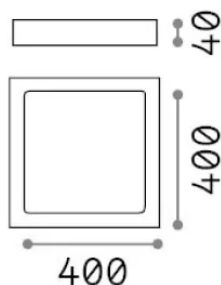

General info

Indoor - Ceiling lamps

Ean	8021696342634
Item	UNIVERSAL PL D40 SQUARE 2700K
Installation	Ceiling lamps
Warranty	5 years
Gross weight	1.85 kg
Volume	0.007565 m ³

Technical info

Net weight	1.72 kg
Insulation class	II
Protection index	IP20
Compliance	CE
Operating temperature	0° ~ +40 °C
Dimmer	Non-dimmable, On-Off
Power output	100-240 V AC 50/60 Hz
Power supply	In-built, included Replaceable (by qualified operators only), electronic

Source info

Integrated source	Integrated LED module
Replaceable source	No
Power	36 W
Emission	Direct
Max consumption	max 36 W
Features LED	LED SMD
CCT LED	2700 K
Duration LED (t. 25°C)	25000 h
CRI	> 90
SDCM	3
Light beam	118°
Light beam flux	3950 lm
Useful light flux	2940 lm
Photobiological risk	EXEMPT