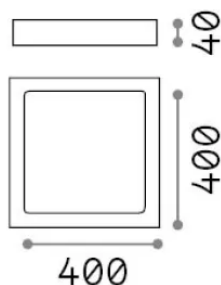

General info

Indoor - Ceiling lamps

Ean	8021696240374
Item	UNIVERSAL PL D40 SQUARE 3000K
Installation	Ceiling lamps
Warranty	5 years
Gross weight	2.18 kg
Volume	0.006806 m ³

Technical info

Net weight	2 kg
Insulation class	II
Protection index	IP20
Compliance	CE
Operating temperature	0° ~ +40 °C
Dimmer	Non-dimmable, On-Off
Power output	100-240 V AC 50/60 Hz
Power supply	In-built, included Replaceable (by qualified operators only), electronic

Source info

Integrated source	Integrated LED module
Replaceable source	No
Power	36 W
Emission	Direct
Max consumption	max 36 W
Features LED	LED SMD
CCT LED	3000 K
Duration LED (t. 25°C)	25000 h
CRI	> 90
SDCM	3
Light beam	118°
Light beam flux	4050 lm
Useful light flux	3010 lm
Photobiological risk	EXEMPT