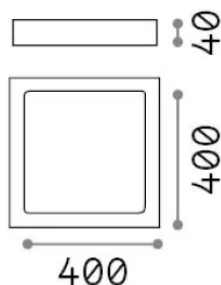

General info

Indoor - Ceiling lamps

Ean	8021696321660
Item	UNIVERSAL PL D40 SQUARE 4000K
Installation	Ceiling lamps
Warranty	5 years
Gross weight	2.18 kg
Volume	0.006806 m³

Technical info

Net weight	2 kg
Insulation class	II
Protection index	IP20
Compliance	CE
Operating temperature	0° ~ +40 °C
Dimmer	Non-dimmable, On-Off
Power output	100-240 V AC 50/60 Hz
Power supply	In-built, included Replaceable (by qualified operators only), electronic

Source info

Integrated source	Integrated LED module
Replaceable source	No
Power	36 W
Emission	Direct
Max consumption	max 36 W
Features LED	LED SMD
CCT LED	4000 K
Duration LED (t. 25°C)	25000 h
CRI	> 90
SDCM	3
Light beam	118°
Light beam flux	4200 lm
Useful light flux	3120 lm
Photobiological risk	EXEMPT