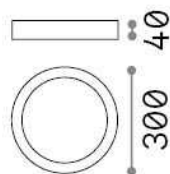

## Source info

<b>Integrated source</b>	Integrated LED module
<b>Replaceable source</b>	No
<b>Power</b>	25 W
<b>Emission</b>	Direct
<b>Max consumption</b>	max 25,00 W
<b>Features LED</b>	LED SMD
<b>CCT LED</b>	3000 K
<b>Duration LED (t. 25°C)</b>	30000 h
<b>CRI</b>	> 80
<b>Light beam</b>	110°
<b>Light beam flux</b>	2600 lm
<b>Useful light flux</b>	2300 lm