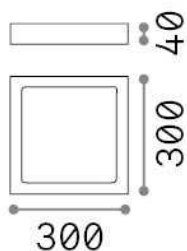

General info

Indoor - Ceiling lamps

Ean	8021696321707
Item	UNIVERSAL PL D30 SQUARE 4000K
Installation	Ceiling lamps
Guarantee	5 years
Gross weight	1.18 kg
Volume	0.004465 m ³

Technical info

Net weight	1.07 kg
Insulation class	II
Protection index	IP20
Compliance	CE
Operating temperature	0° ~ +40 °C
Dimmer	NO, On-Off
Power output	220-240 V AC 50/60 Hz
Power supply	In-built, included Replaceable (by qualified operators only), electronic

Source info

Integrated source	Integrated LED module
Replaceable source	No
Power	25 W
Emission	Direct
Max consumption	max 25,00 W
Features LED	LED SMD
CCT LED	4000 K
Duration LED (t. 25°C)	30000 h
CRI	> 80
Light beam	110°
Light beam flux	2600 lm
Useful light flux	2300 lm