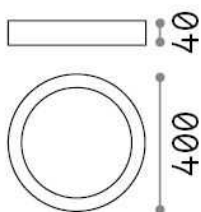

General info

Indoor - Ceiling lamps

Ean	8021696240367
Item	UNIVERSAL PL D40 ROUND 3000K
Installation	Ceiling lamps
Guarantee	5 years
Gross weight	1.56 kg
Volume	0.006806 m ³

Technical info

Net weight	1.39 kg
Insulation class	II
Protection index	IP20
Compliance	CE
Operating temperature	0° ~ +40 °C
Dimmer	NO, On-Off
Power output	100-240 V AC 50/60 Hz
Power supply	In-built, included Replaceable (by qualified operators only), electronic

Source info

Integrated source	Integrated LED module
Replaceable source	No
Power	36 W
Emission	Direct
Max consumption	max 36,00 W
Features LED	LED SMD
CCT LED	3000 K
Duration LED (t. 25°C)	25000 h
CRI	> 90
Light beam	118°
Light beam flux	3900 lm
Useful light flux	3350 lm