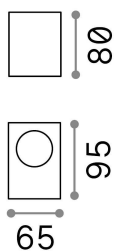

Source info

Integrated source	Light bulb (not included)
Replaceable source	Replaceable
Power	G9 max 1 x 15 W
Emission	Direct
Max consumption	-
Recommended bulb	EAN 8021696307879 - G9 4.0W 4000K CRI80