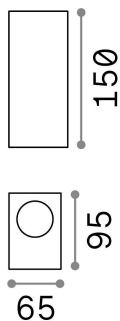

General info

Outdoor - Wall lamps

Ean	8021696115344
Item	UP AP2 NERO
Installation	Wall lamps
Guarantee	5 years
Gross weight	0.6 kg
Volume	0.001893 m ³

Technical info

Net weight	0.52 kg
Insulation class	I
Protection index	IP44
Compliance	CE
Operating temperature	-
Dimmer	Determined by the light bulb
Power output	220-240 V AC
Power supply	Not required

Source info

Integrated source	Light bulb (not included)
Replaceable source	No
Power	G9 max 2 x 15 W
Emission	Direct + Indirect
Max consumption	-